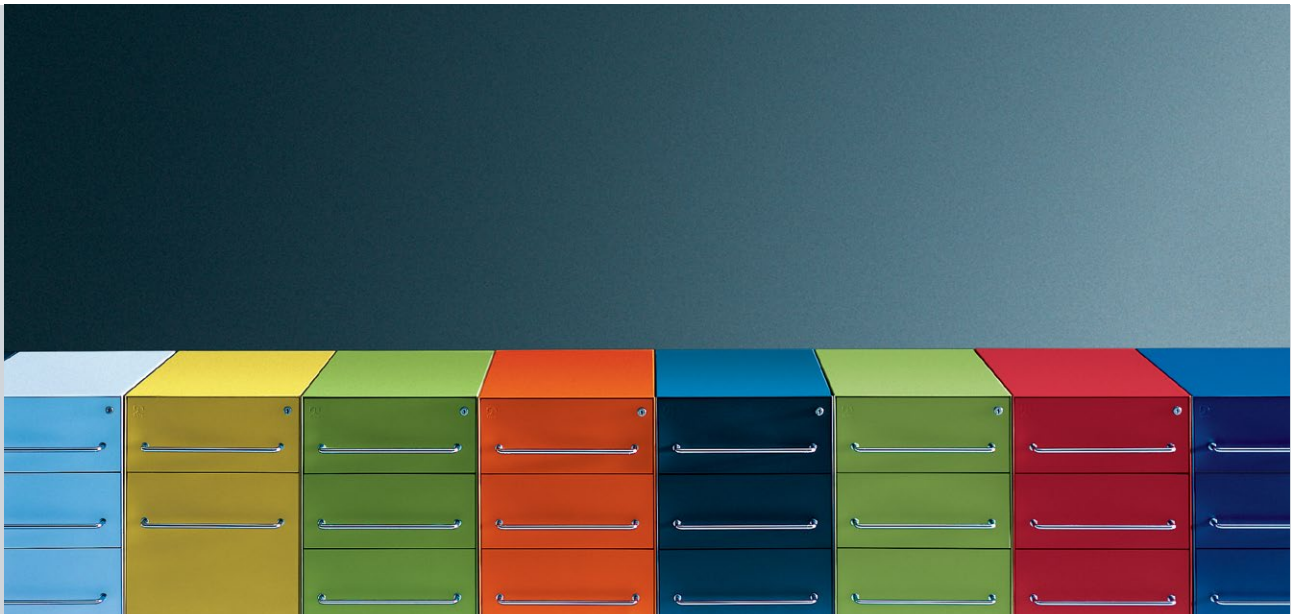

Basic

Centro Progetti Tecno
.05

Basic

INTRO

The Basic modular storage system was created by the "Centro Progetti Tecno" to serve as a natural extension and complement to office systems like Tecno's own Nomos and Graphis. The units in the Basic range act as links between work system stations, adding aesthetic interest and variation and improving the functionality of the office environment.

The Basic modular storage system is made in box section sheet metal and finished in epoxy powder paint. The system comprises drawer units, supports and cabinets. Elegant design and sober lines make these cabinets and drawers extremely versatile and permit them to be used in a wide range of compositions. The drawer units come in four variants: three drawers on wheels or feet and one drawer and one drop file unit, again on wheels or feet. All versions can be fitted with handles or with a plain front without handles. The modular units have a fixed base dimension of 80x45 cm but vary in height between 72 cm and 212.5 cm, making a vast range of storage solutions possible, from formal and stylish drawer units to practical, large capacity cupboards. The range also includes structural elements that can be used to support work tops.

Colour is another important feature of the Basic range, and contributes to the creation of coordinated office images in drawer units. Drawer units are painted in matt white, light grey, dark grey, ochre, orange or kiwi green while the supports, cabinets and shelves are finished in matt white, light grey or dark grey.